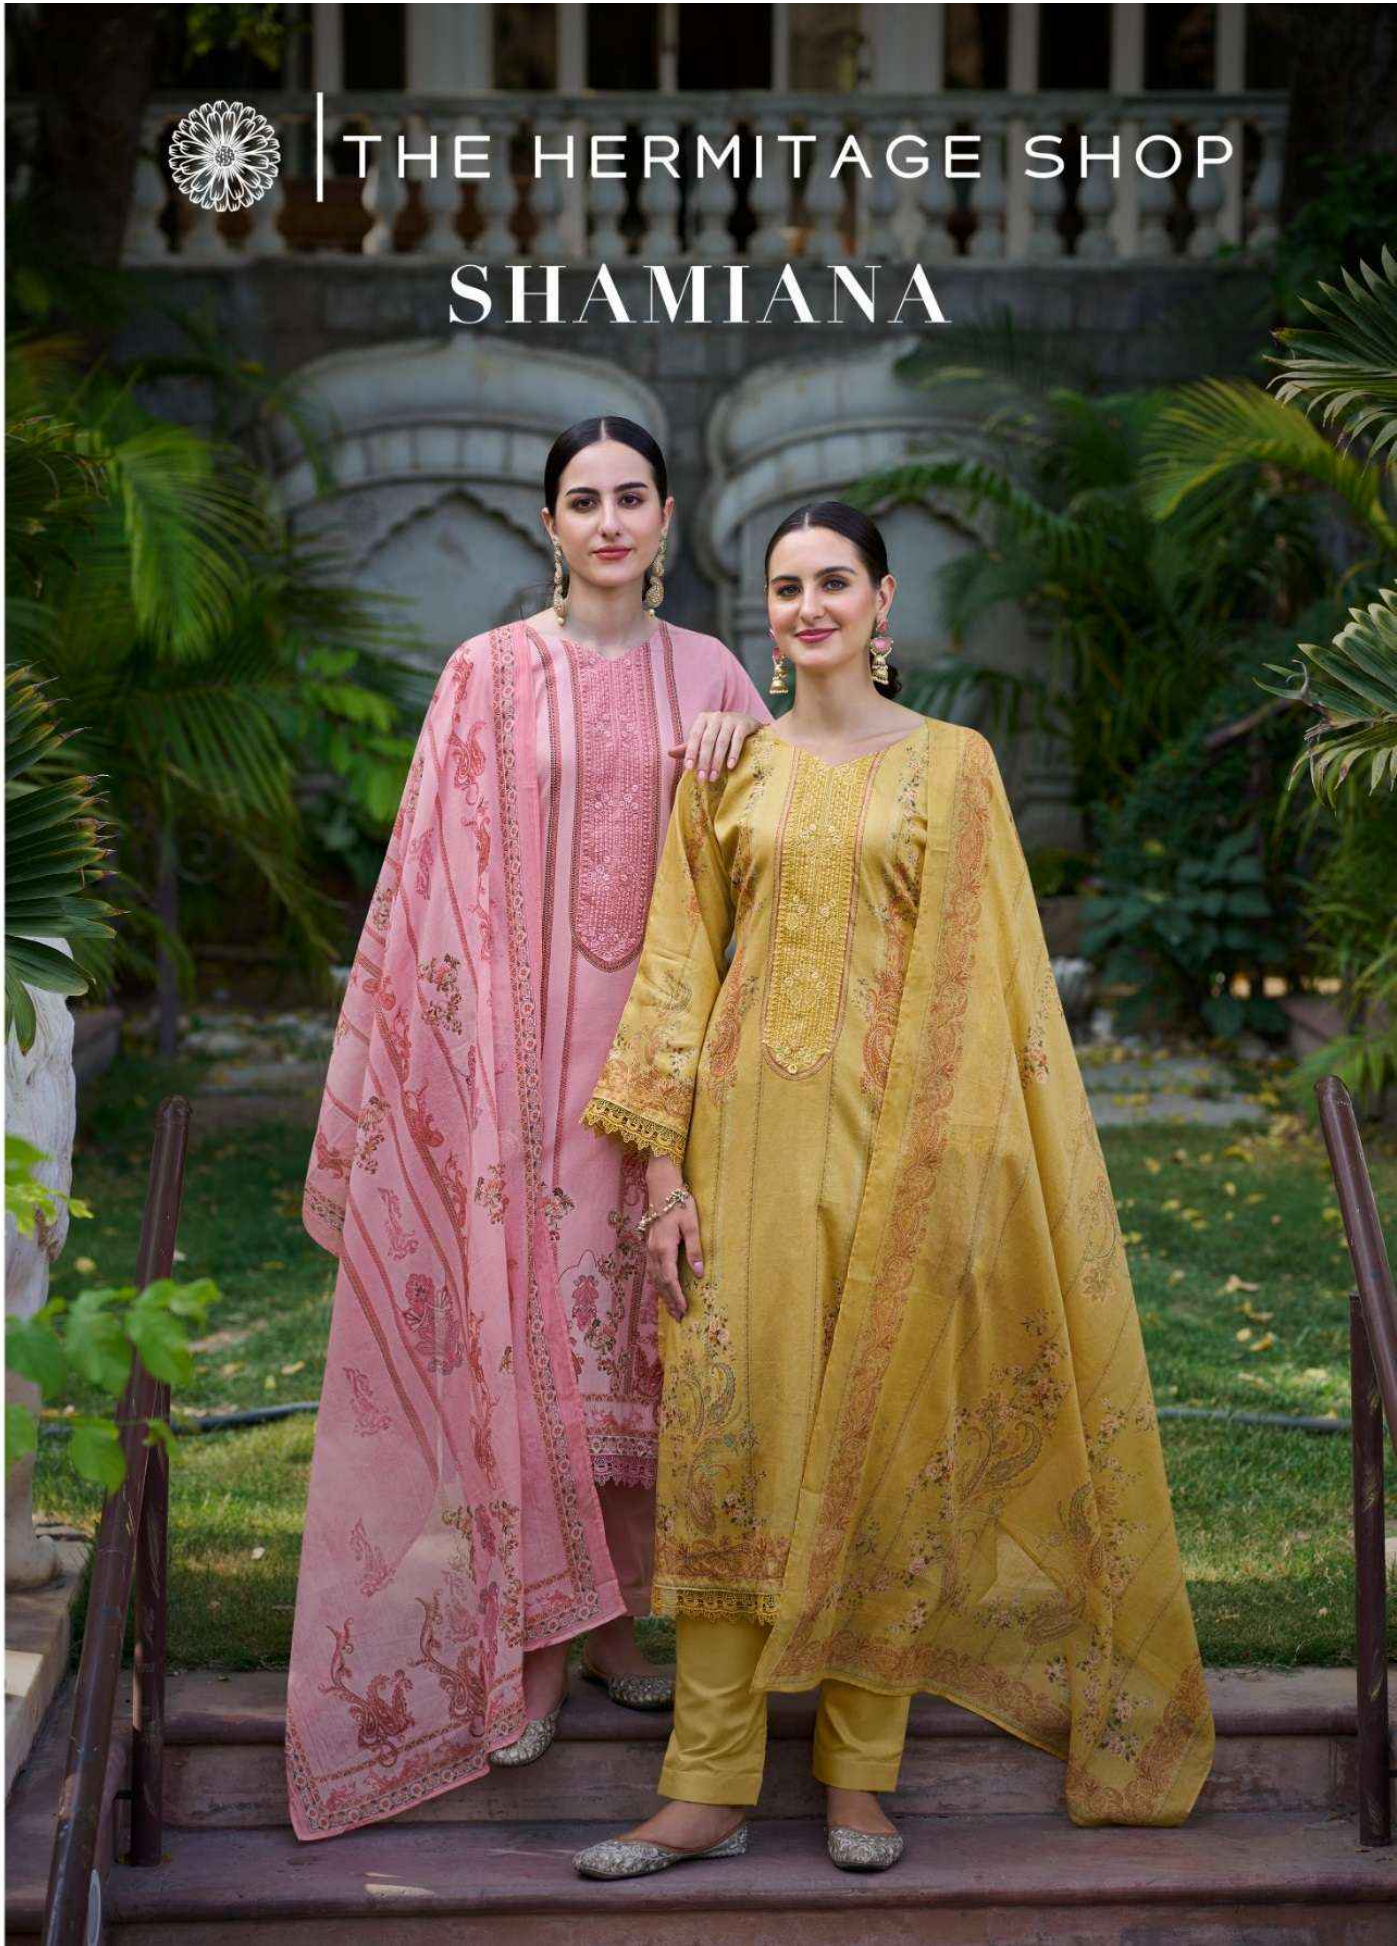

THE HERMITAGE SHOP

SHAMIANA

THE HERMITAGE SHOP

SHAMIANA

THE HERMITAGE SHOP

SM-04

| THE HERMITAGE SHOP

~TOP~

SWISS LAWN DIGITAL PRINTS WITH EMBROIDERY
& CROSHIA LACE DAMAN SLEEVES

~BOTTOM~

PURE COTTON SOLID

~DUPATTA~

PURE 100% HIGHEST QUALITY
MAL - MAL - FULL LENGTH

| 925 PLUS 5% GST 06 PCS |

HIGHEST QUALITY FABRIC WITH PREMIUM LUXE DESIGNS
PAIRED WITH FINEST COUNT MAL - MAL DUPPATA