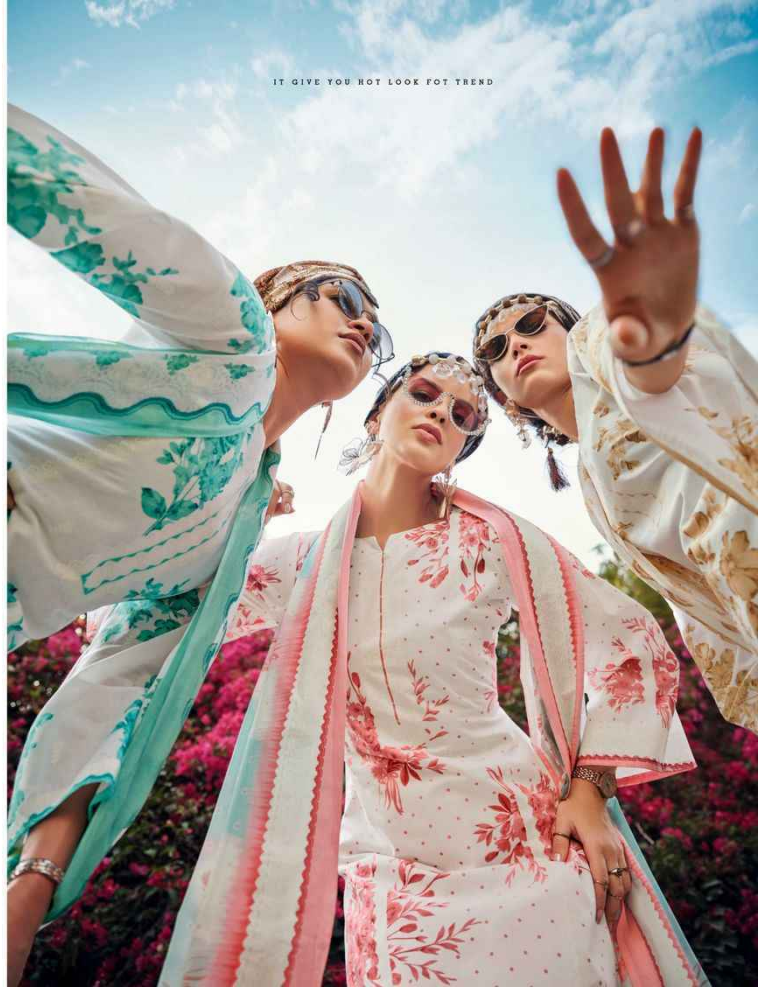

— de GLAMOUR 25

IT GIVE YOU HOT LOOK FOR TREND