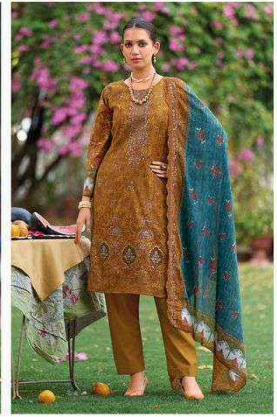

**BIN SAEED
LAWN COLLECTION
VOL-21**

Shree[®]
FABS

2101

2106

2101

2102

2105

2106

2103

2104

**BIN SAEED
LAWN COLLECTION
VOL-21**

A large, stylized red logo resembling a calligraphic letter 'S' or 'B' with a diamond shape inside.

**BIN SAEED
LAWN COLLECTION
VOL-21**